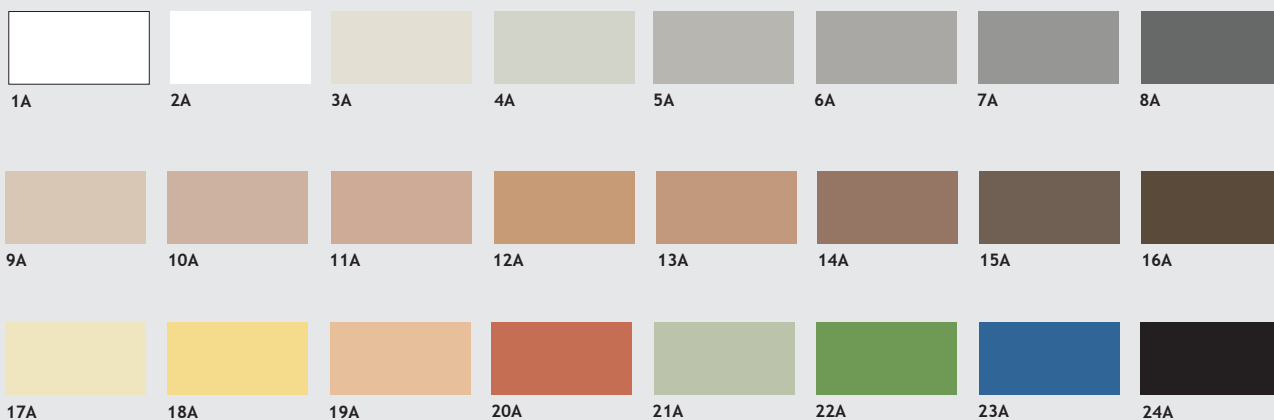

Color CHART *
NANOTECH 730, SILVER 731 JOINTS

Color CHART
SILICONE - SILIKOLOR 720 *

**CLINKER GROUT Color CHART POZMUR-KL 130,
NANOTECH 131, CLINKER JOINT 701 ***

The tables are for colour demonstration purposes only and shall not serve as the basis for complaints.