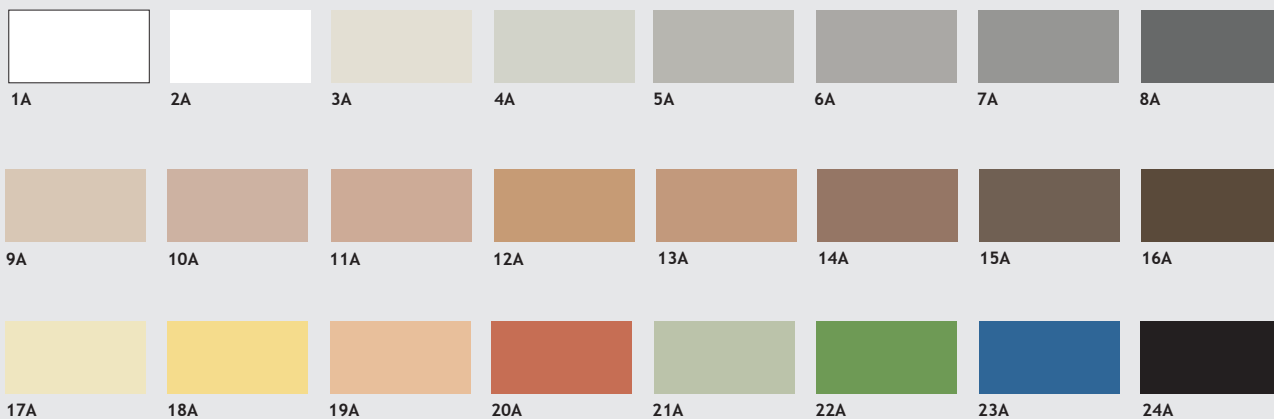

Color CHART *
NANOTECH 730, SILVER 731 JOINTS

Color CHART
SILICONE - SILIKOLOR 720 *

**CLINKER GROUT Color CHART POZMUR-KL 130,
NANOTECH 131, CLINKER JOINT 701 ***

The tables are for colour demonstration purposes only and shall not serve as the basis for complaints.