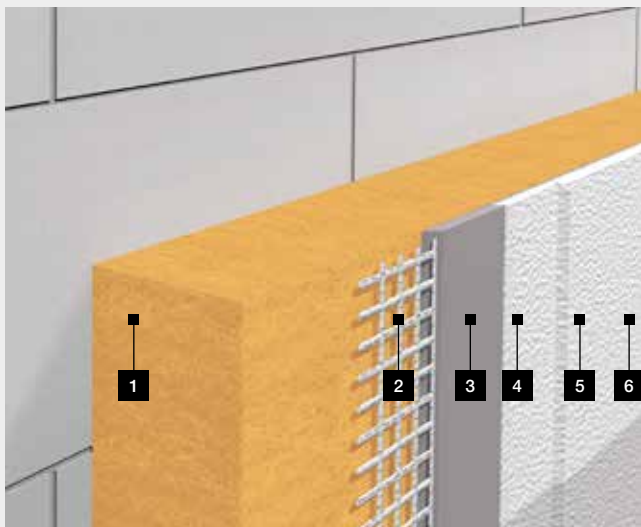

SYSTEMAUFBAU UND PRODUKTAUSWAHL

HASIT HW-F ECOWALL

1. **1** GUTEX Thermowall® als
   - HASIT HW-F EcoWall 042 oder
   - HASIT HW-F EcoWall-L 040
2. **2** HASIT Armierungsgewebe weiß
3. **3** HASIT Dieplast 860 light oder 804
4. **4** Voranstrich: HASIT Putzgrund Uni
5. **5** Deckputz: HASIT 704 oder 705 oder 706 oder SE 510 SISI VITAL oder SE 410 PROTECT
6. **6** Farbanstrich: HASIT PE 519 oder PE 429

» Unsere Produkte finden
Sie auf www.hasit.de

<https://www.hasit.de/produkt/hw-f-waermedaemmsystem-ecowall-042-gutex-thermowall-eco-system>