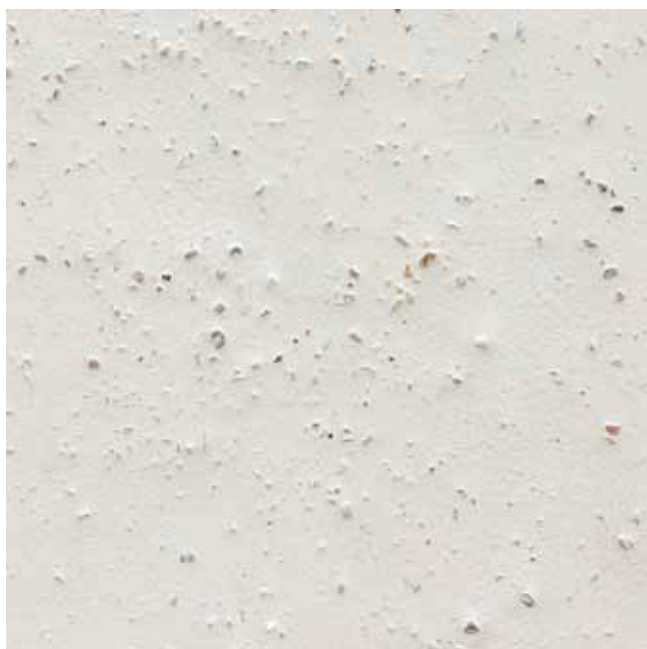

Prodotto:
RÖFIX 793

Effetto:
Salepepe