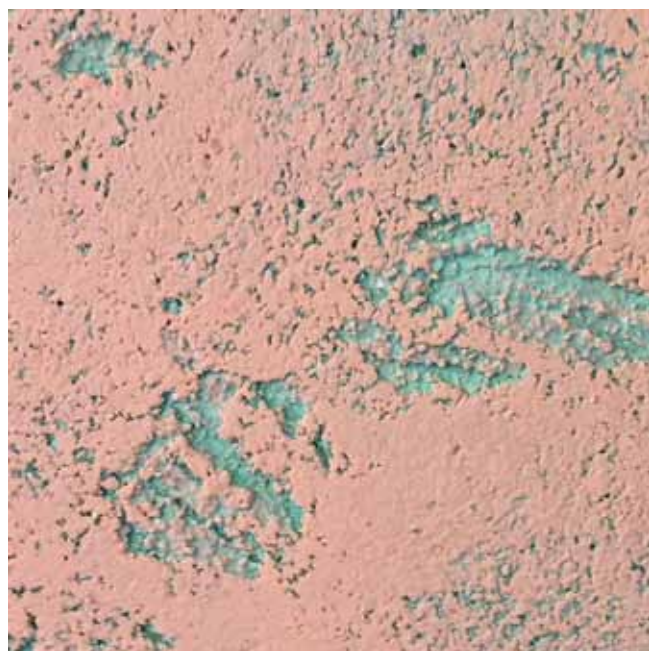

Prodotto:
RÖFIX Rivestimento SiSi® Kreativ
RÖFIX ACRILACK

Effetto:
Glossy